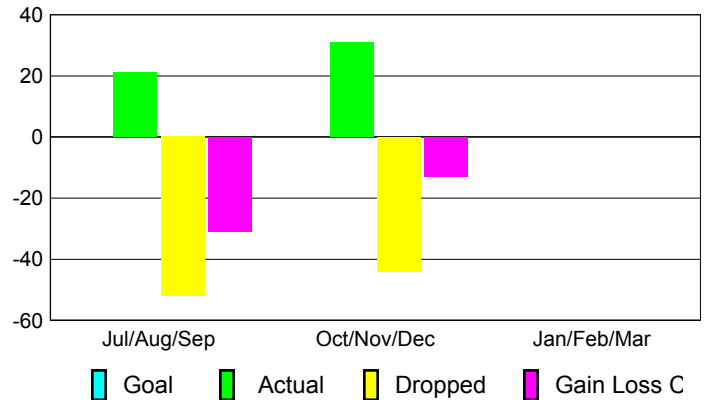

Membership Results 2012-2013

Goal, New, Dropped, Gain/Loss

Comparison of Membership Gain/Loss

Current Year Compared to the Previous Year