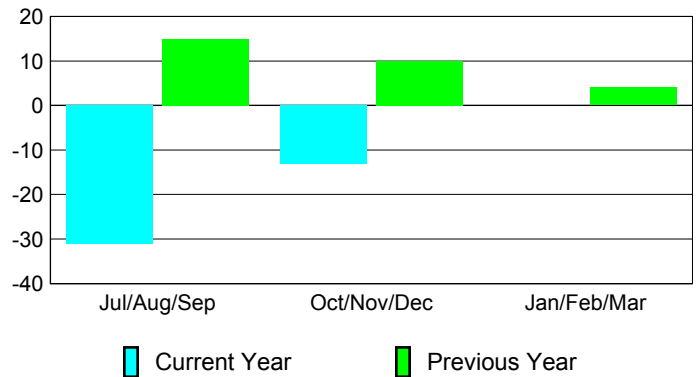

Membership Results
2012-2013

Membership
2011-2012

Month	Net Memb Goal	Actual New Memb	Actual Dropped Memb	Gain/Loss of Memb	Gain/Loss of Memb
Jul/Aug/Sep		21	-52	-31	15
Oct/Nov/Dec		31	-44	-13	10
Jan/Feb/Mar					4
Totals		52	-96	-44	29

Membership Results 2012-2013

Goal, New, Dropped, Gain/Loss

Comparison of Membership Gain/Loss

Current Year Compared to the Previous Year

Gender Comparison 2012-2013

Jul/Aug/Sep

Oct/Nov/Dec

Jan/Feb/Mar